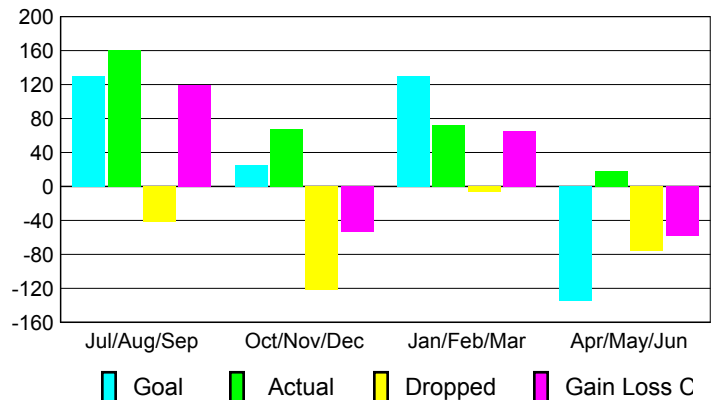

Membership Results 2009-2010

Goal, New, Dropped, Gain/Loss

Comparison of Membership Gain/Loss

Current Year Compared to the Previous Year