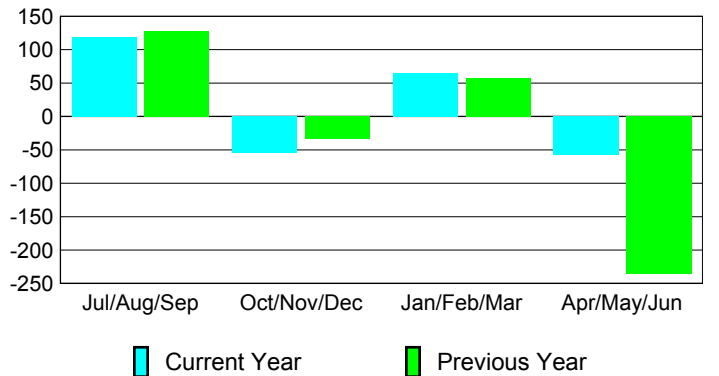

Membership Results 2009-2010

Membership 2008-2009

| Month | Net Memb Goal | Actual New Memb | Actual Dropped Memb | Gain/Loss of Memb | Gain/Loss of Memb |
|---------------|---------------|-----------------|---------------------|-------------------|-------------------|
| Jul/Aug/Sep | 130 | 161 | -42 | 119 | 128 |
| Oct/Nov/Dec | 25 | 68 | -122 | -54 | -34 |
| Jan/Feb/Mar | 130 | 72 | -7 | 65 | 57 |
| Apr/May/June | -135 | 18 | -76 | -58 | -235 |
| Totals | 150 | 319 | -247 | 72 | -84 |

Membership Results 2009-2010

Goal, New, Dropped, Gain/Loss

Comparison of Membership Gain/Loss

Current Year Compared to the Previous Year

Gender Comparison 2009-2010

Jul/Aug/Sep

Oct/Nov/Dec

Jan/Feb/Mar

Apr/May/June

Male

Female