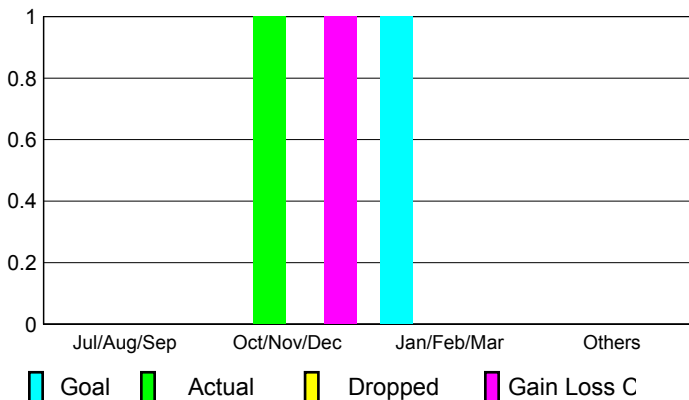

2009-2010 GMT Quarterly Report for District (or Undistricted) **District 300 F**

GMT: **PEI-JEN CHEN**

Location: **M.D. 300 Taiwan**

GMT CA: **5**

CLUBS

Club Results 2009-2010

Clubs 2008-2009

| Month | New Club Goal | Actual New Clubs | Actual Dropped Clubs | Gain/Loss of Clubs | Gain/Loss of Clubs |
|---------------|---------------|------------------|----------------------|--------------------|--------------------|
| Jul/Aug/Sep | 0 | 0 | 0 | 0 | 0 |
| Oct/Nov/Dec | 0 | 1 | 0 | 1 | 0 |
| Jan/Feb/Mar | 1 | 0 | 0 | 0 | 0 |
| Apr/May/June | 0 | 0 | 0 | 0 | 0 |
| Totals | 1 | 1 | 0 | 1 | 0 |

Club Results 2009-2010

Goal, New, Dropped, Gain/Loss

Comparison of Club Gain/Loss

Current Year Compared to the Previous Year

YTD Status Quo Clubs 2009-2010

Status Quo Clubs Compared to Status Quo Members

MEMBERSHIP